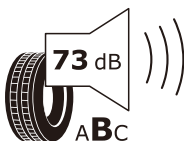

ROYAL PERFORMANCE

255/40ZR18 99W XL

ROYAL BLACK

2R285H1

255/40ZR18 99 W

C1

D

C